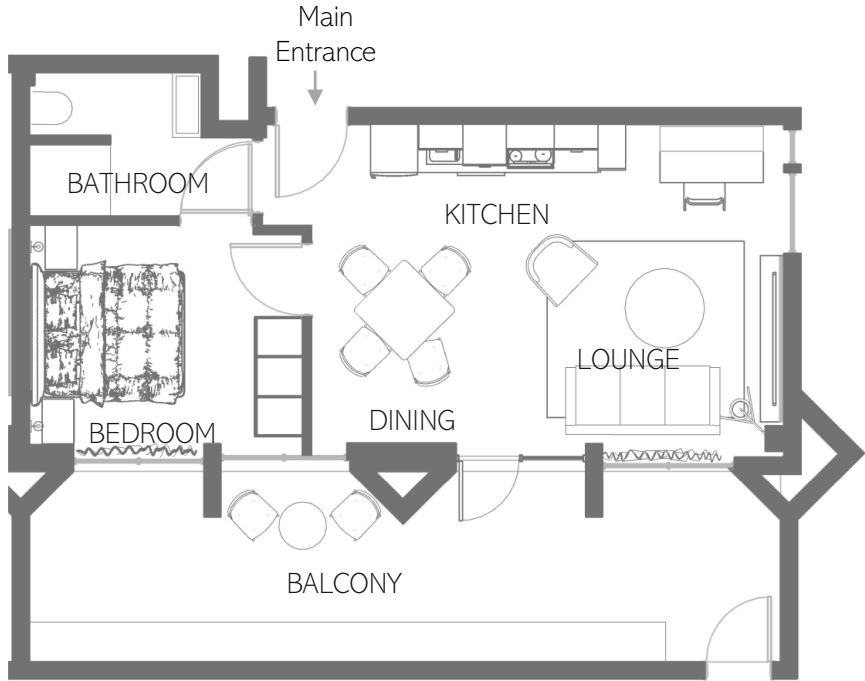

TYPICAL ONE BEDROOM DESIGN PACK

24 Johnson Road,
Bedfordview

ONE BEDROOM LAYOUT

24 Johnson Road,
Bedfordview

LOUNGE

These Furniture items are available for your apartment

Sleeper Sofa

Dining Chair

Dining Table

Tv Server

Industrial Floor Lamp

Decorative accessories

Coffee table

Occasional Chair

Jute Rug

BEDROOM