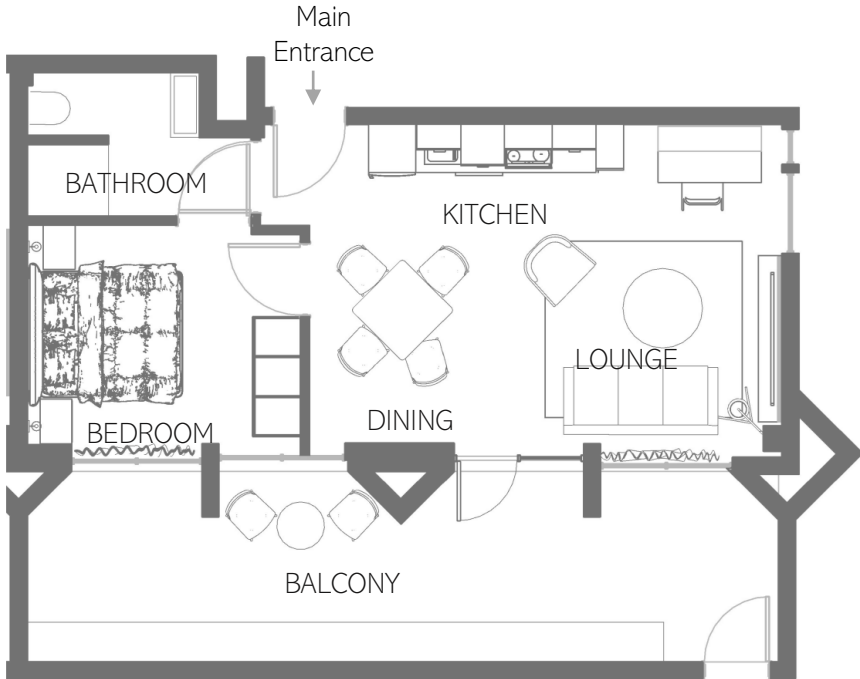

BEDROOM

These Furniture items are available for your apartment

Headboard