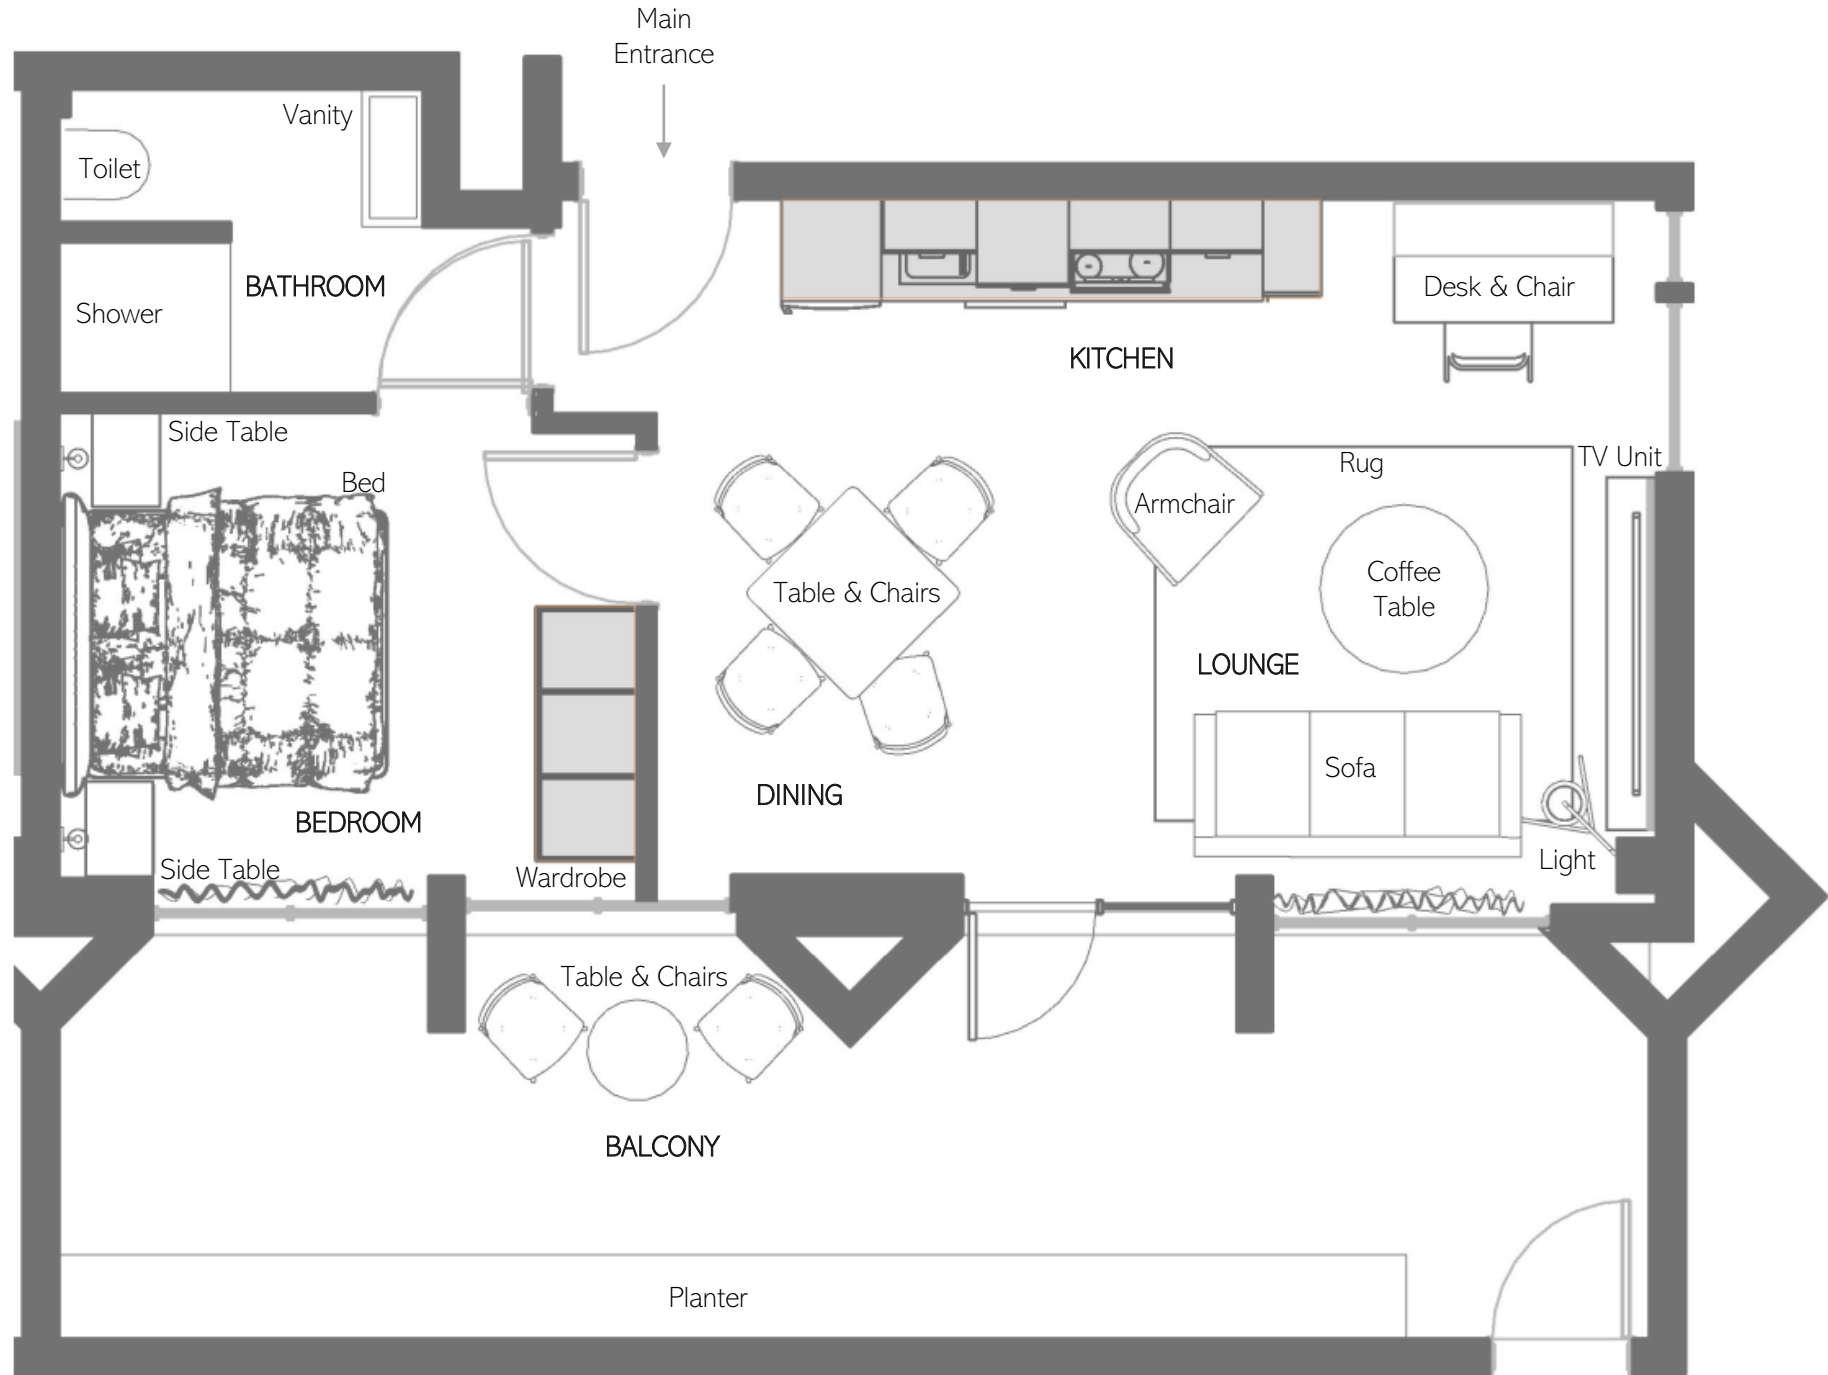

TYPICAL ONE BEDROOM DESIGN PACK

24 Johnson Road,
Bedfordview

ONE BEDROOM LAYOUT

24 Johnson Road,
Bedfordview

LOUNGE

These Furniture items are available for your apartment

Sleeper Sofa

Dining Chair

Dining Table

Tv Server

Industrial Floor Lamp

Decorative accessories

Coffee table

Occasional Chair

Jute Rug

BEDROOM